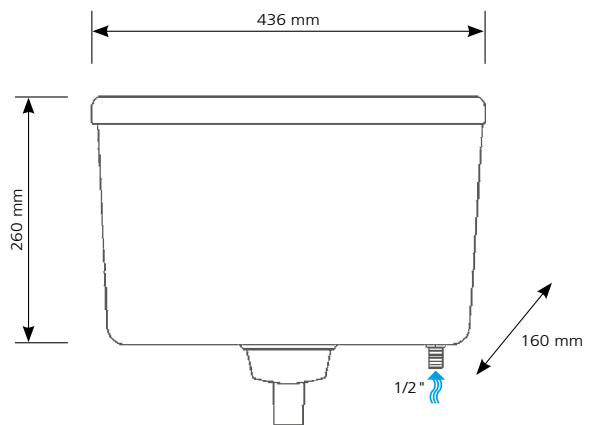

> Concealed cistern TRUEFLOW

DESCRIPTION

- For back to wall WC
- For use inside wall or furniture
- Low level installation
- Wall or furniture fixing
- Remote cable flushing
- Bright chrome dual flush top or front flushing
- Cistern and lid made from PS
- 6 litres cistern. Conforms to EN 14055 class 2 flushing standards
- Dual flush cable outlet valve, 6/4l. factory preset. WRAS and NF approved
- Quiet fill inlet valve
- Bottom inlet supply
- 1/2" plastic water inlet connection
- Height and depth adjustable supply pipe with pan seal

TEXT FOR TENDERS:

TRUEFLOW
Ref.: 31 0144 11

Concealed cistern for back to wall WC. WRAS and NF approved components. Cable flushing, bright chrome dual flush top flushing. 6 litres cistern equipped with a dual flush outlet valve and a quiet fill inlet valve. Water inlet connection on the bottom of the cistern with 1/2" plastic tail. Dimensions height 436 mm, width 260 mm and depth 160 mm. Delivered with fixing and connection accessories.