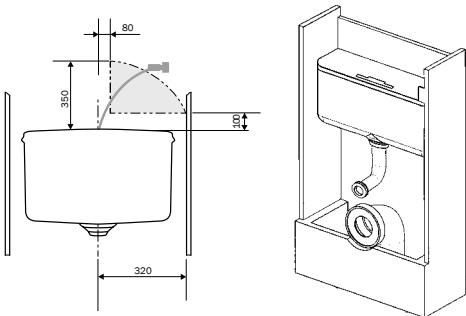

> Concealed cistern TRUEFLOW

DESCRIPTION

- For back to wall WC
- For use inside wall or furniture
- Low level installation
- Wall or furniture fixing
- Remote cable flushing
- Bright chrome dual flush top or front flushing
- Cistern and lid made from PS
- 6 litres cistern. Conforms to EN 14055 class 2 flushing standards
- Dual flush cable outlet valve, 6/4l. factory preset. WRAS and NF approved
- Quiet fill inlet valve
- Bottom inlet supply
- 1/2" plastic water inlet connection
- Height and depth adjustable supply pipe with pan seal

TEXT FOR TENDERS:

TRUEFLOW
Ref.: 31 0144 11

Concealed cistern for back to wall WC. WRAS and NF approved components. Cable flushing, bright chrome dual flush top flushing. 6 litres cistern equipped with a dual flush outlet valve and a quiet fill inlet valve. Water inlet connection on the bottom of the cistern with 1/2" plastic tail. Dimensions height 436 mm, width 260 mm and depth 160 mm. Delivered with fixing and connection accessories.