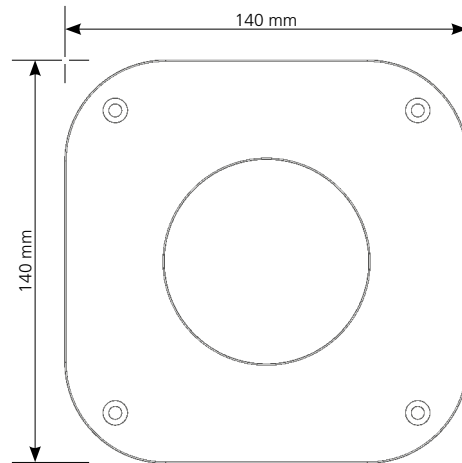

## DESCRIPTION

- > Remote flushing
- > Stainless steel vandal resistant plate, fixing by Torx screws
- > Button and its mechanism made from ABS
- > Bright chrome plated button and stainless steel surround
- > Single flush
- > Flush fitting button
- > Pneumatic actuation
- > Pneumatic pipe of 2 m with protection sheath included within the cistern

## TEXT FOR TENDERS:

**Pneumatic anti-vandal single flush button, bright chrome and stainless steel**  
**Ref.: 31 2552 10**

Single flush, vandal resistant, with stainless steel frame and bright chrome plated ABS button, pneumatic actuation. 2-year guarantee. Dimensions height 140 mm and width 140 mm.

	Ref.	Barcode	Packing	Packing			Pallet quantity
				Nb	M <sup>3</sup>	Kg	
Pneumatic anti-vandal single flush button, bright chrome and stainless steel	31 2552 10	3 24723 003948 7	Carton	1	-	-	-

For more information:  
 Web: [siamp.co.uk](http://siamp.co.uk)