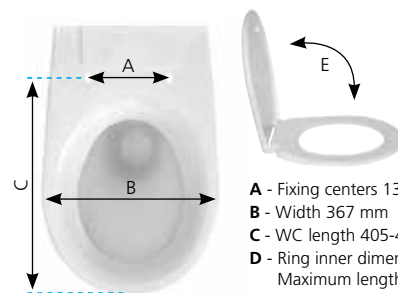

## DESCRIPTION

- > Fits all standard WC
- > Thermoplastic
- > Soft closing hinges
- > Quick release: easy to clean
- > 1.7 kg
- > Hard wearing\*
- > Metal hinges with plastic cover caps
- > Available in white

Material:  
anti-static  
polypropylene

Buffers:  
- 4 seat ring buffers  
- 2 cover buffers

Individual and soft closing polyamide hinges and adjustable, with metal fixing screws

## TEXT FOR TENDERS

**OPIO PREMIUM**   
REF.: 47 1055 10

Toilet seat in thermoplastic, 2-year guarantee, white, 1.7 kg. Dimensions L 422.5 mm and l 367 mm, opening angle 98°. Fits all standard WC having fixing dimensions from 130 to 180 mm. Individual and soft closing hinges, quick release and adjustable, with metal fixing screws

- A - Fixing centers 130-180mm
- B - Width 367 mm
- C - WC length 405-450mm
- D - Ring inner dimensions:  
Maximum length 258 mm  
Maximum width 215 mm
- E - Opening angle 98°

	Ref.	Barcode	Packing	Packing			Pallet quantity
				Nb	M <sup>3</sup>	Kg	
OPIO PREMIUM	47 1055 10	3 24723 003075 0	Tray	6	0,07	13,2	144