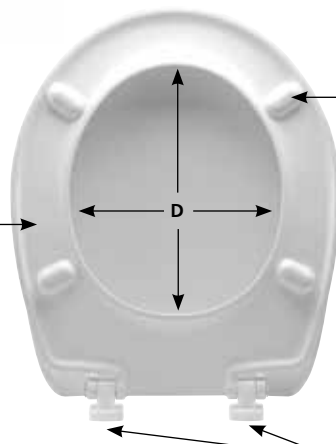

# > Toilet seat soft close / Thermoplastic OPIO PREMIUM

**SOFT CLOSING HINGES  
QUICK RELEASE**

## DESCRIPTION

- > Fits all standard WC
- > Thermoplastic
- > Soft closing hinges
- > Quick release: easy to clean
- > 1.7 kg
- > Hard wearing\*
- > Metal hinges with plastic cover caps
- > Available in white

Material:  
anti-static  
polypropylene

Buffers:  
- 4 seat ring buffers  
- 2 cover buffers

Individual and soft closing polyamide hinges and adjustable, with metal fixing screws

## TEXT FOR TENDERS

**OPIO PREMIUM**   
REF.: 47 1055 10

Toilet seat in thermoplastic, 2-year guarantee, white, 1.7 kg. Dimensions L 422.5 mm and l 367 mm, opening angle 98°. Fits all standard WC having fixing dimensions from 130 to 180 mm. Individual and soft closing hinges, quick release and adjustable, with metal fixing screws