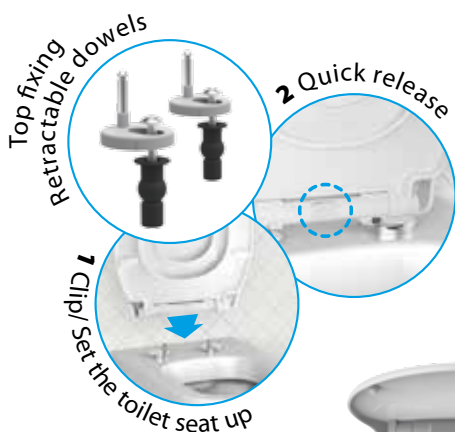

# > Toilet seat soft close / Thermoplastic GENERATIONS PREMIUM

**REMOVABLE  
CHILDREN SEAT**

## DESCRIPTION

- > Fits all standard WC
- > Removable children seat
- > Thermoplastic
- > 1,9 kg
- > Hard wearing\*
- > Soft closing hinges
- > Quick release: easy to clean
- > Individual and adjustable stainless steel hinges, with fast-fix screws

## TEXT FOR TENDERS

**GÉNÉRATIONS PREMIUM**  
Ref.: 95 8223 10

Toilet seat in thermoplastic, including a removable children seat, 2-year guarantee, white, 1.9kg. Dimensions L447mm and l371mm, opening angle 98°. Fits all standard WC with fixing dimensions from 95 to 185mm, top fix and stainless steel hinges, quick release and soft closing seat.