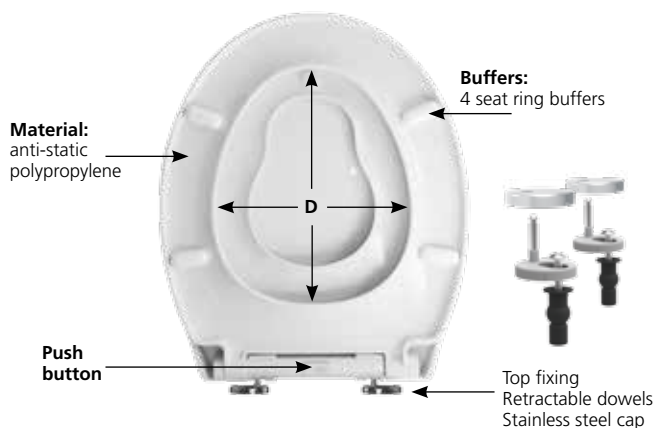

# > Toilet seat soft close / Thermoplastic GENERATIONS PREMIUM

**REMOVABLE  
CHILDREN SEAT**

## DESCRIPTION

- > Fits all standard WC
- > Removable children seat
- > Thermoplastic
- > 1,9 kg
- > Hard wearing\*
- > Soft closing hinges
- > Quick release: easy to clean
- > Individual and adjustable stainless steel hinges, with fast-fix screws

## TEXT FOR TENDERS

**GÉNÉRATIONS PREMIUM**  
Ref.: 95 8223 10

Toilet seat in thermoplastic, including a removable children seat, 2-year guarantee, white, 1.9kg. Dimensions L447mm and l371mm, opening angle 98°. Fits all standard WC with fixing dimensions from 95 to 185mm, top fix and stainless steel hinges, quick release and soft closing seat.