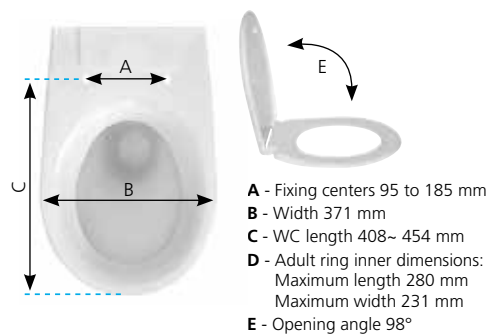

TEXT FOR TENDERS

GÉNÉRATIONS PREMIUM
Ref.: 95 8223 10

Toilet seat in thermoplastic, including a removable children seat, 2-year guarantee, white, 1.9kg. Dimensions L447mm and l371mm, opening angle 98°. Fits all standard WC with fixing dimensions from 95 to 185mm, top fix and stainless steel hinges, quick release and soft closing seat.

	Ref.	Barcode	Packing	Packing			Pallet quantity
				Nb	M³	Kg	
GENERATIONS PREMIUM	95 8223 10	3 24723 007665 9	Box	5	0.07	12.5	120

*under normal conditions of use