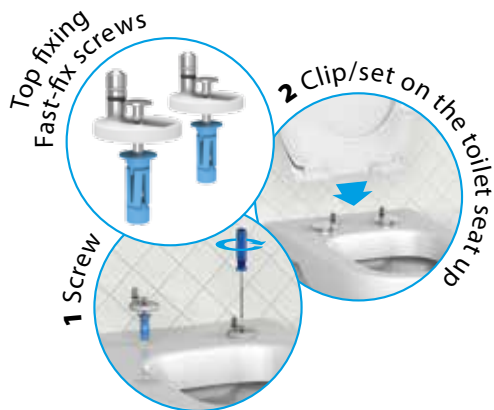

# > Toilet seat soft close / Thermoset ESTÉREL PREMIUM

- Quick fitting
- Soft closing hinges
- Quick release

## DESCRIPTION

- > Fits all standard WC
- > Anti-bacterial
- > Thermoset
- > 2.3kg
- > Scratch resistant
- > Top fixing
- > Individual and adjustable stainless steel hinges, with fast-fix screws
- > Soft closing hinges
- > Quick release: easy to clean

TOILET SEATS

## TEXT FOR TENDERS

**ESTÉREL PREMIUM**  
Ref. : 95 9003 10

Thermoset toilet seat, 2-year guarantee, Anti-bacterial, white, 2.3 kg. Dimensions L450 mm and I376 mm, opening angle 110°. Fits all standard WC having fixing dimensions from 80 to 175 mm. Top fix stainless stainless steel hinges. Quick release and soft closing seat.