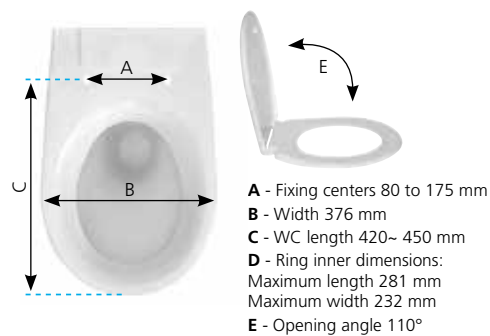

## DESCRIPTION

- > Fits all standard WC
- > Anti-bacterial
- > Thermoset
- > 2.3kg
- > Scratch resistant
- > Top fixing
- > Individual and adjustable stainless steel hinges, with fast-fix screws
- > Soft closing hinges
- > Quick release: easy to clean

## TEXT FOR TENDERS

**ESTÉREL PREMIUM**  
Ref. : 95 9003 10

Thermoset toilet seat, 2-year guarantee, Anti-bacterial, white, 2.3 kg. Dimensions L450 mm and I376 mm, opening angle 110°. Fits all standard WC having fixing dimensions from 80 to 175 mm. Top fix stainless stainless steel hinges. Quick release and soft closing seat.