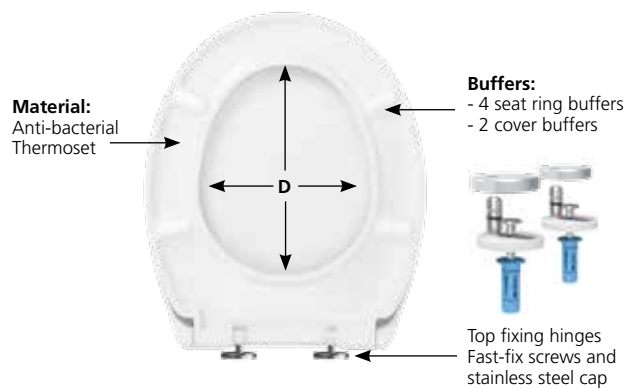

# > Toilet seat soft close / Thermoset ESTÉREL PREMIUM

- Quick fitting
- Soft closing hinges
- Quick release

## DESCRIPTION

- > Fits all standard WC
- > Anti-bacterial
- > Thermoset
- > 2.3kg
- > Scratch resistant
- > Top fixing
- > Individual and adjustable stainless steel hinges, with fast-fix screws
- > Soft closing hinges
- > Quick release: easy to clean

## TEXT FOR TENDERS

**ESTÉREL PREMIUM**  
Ref. : 95 9003 10

Thermoset toilet seat, 2-year guarantee, Anti-bacterial, white, 2.3 kg. Dimensions L450 mm and I376 mm, opening angle 110°. Fits all standard WC having fixing dimensions from 80 to 175 mm. Top fix stainless stainless steel hinges. Quick release and soft closing seat.