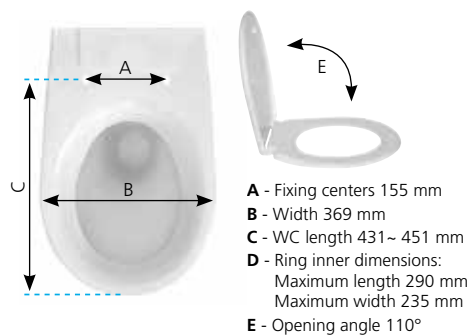

## DESCRIPTION

- > Fits all standard WC
- > Thermoset
- > Anti-bacterial
- > 1.6kg
- > Scratch resistant
- > Individual stainless steel hinges

## TEXT FOR TENDERS

**ESTÉREL CLASSIC**   
Ref. : 95 9002 10

Thermoset toilet seat, 2-year guarantee, anti-bacterial, white, 1.6 kg. Dimensions L449 mm and l369 mm, opening angle 110°. Fits all standard WC having fixing dimensions from 95 to 185 mm. Individual stainless steel hinges.

- A - Fixing centers 155 mm
- B - Width 369 mm
- C - WC length 431~ 451 mm
- D - Ring inner dimensions:  
Maximum length 290 mm  
Maximum width 235 mm
- E - Opening angle 110°

	Ref.	Barcode	Packing	Packing			Pallet quantity
				Nb	M <sup>3</sup>	Kg	
ESTÉREL CLASSIC	95 9002 10	3 24723 0076420	Box	4	0,05	9,2	160