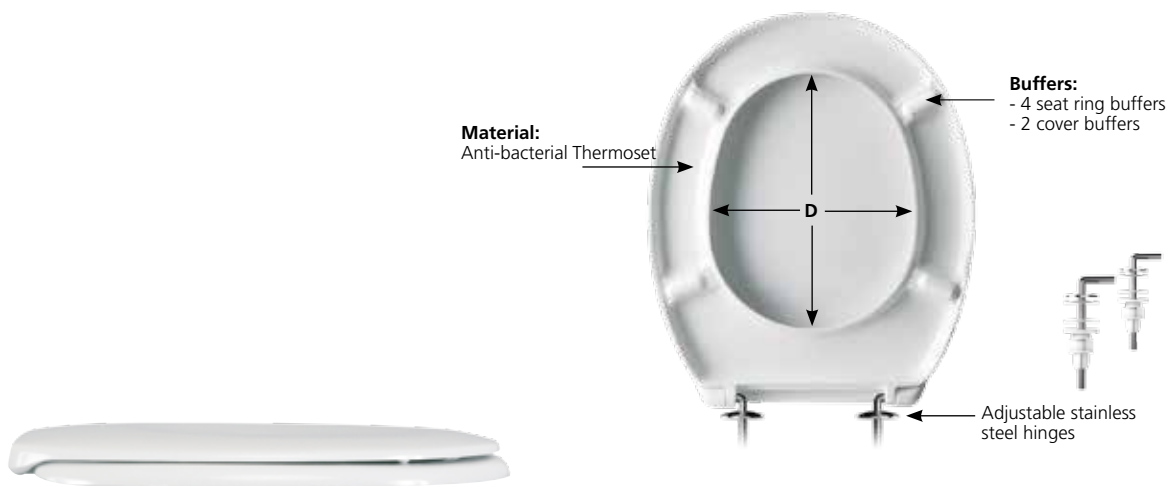

# > Toilet seat / Thermoset ESTÉREL CLASSIC

## DESCRIPTION

- > Fits all standard WC
- > Thermoset
- > Anti-bacterial
- > 1.6kg
- > Scratch resistant
- > Individual stainless steel hinges

## TEXT FOR TENDERS

**ESTÉREL CLASSIC**   
Ref. : 95 9002 10

Thermoset toilet seat, 2-year guarantee, anti-bacterial, white, 1.6 kg. Dimensions L449 mm and l369 mm, opening angle 110°. Fits all standard WC having fixing dimensions from 95 to 185 mm. Individual stainless steel hinges.

- A - Fixing centers 155 mm
- B - Width 369 mm
- C - WC length 431~ 451 mm
- D - Ring inner dimensions:  
Maximum length 290 mm  
Maximum width 235 mm
- E - Opening angle 110°

	Ref.	Barcode	Packing	Packing			Pallet quantity
				Nb	M <sup>3</sup>	Kg	
ESTÉREL CLASSIC	95 9002 10	3 24723 0076420	Box	4	0,05	9,2	160