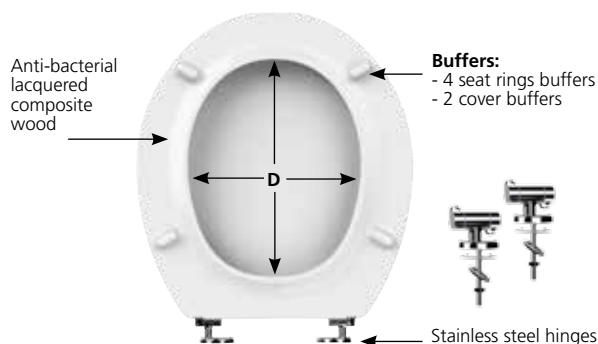

# > Toilet seat soft close / Composite wood CAP FERRAT PREMIUM

**COMPOSITE WOOD**

### DESCRIPTION

- > Fits all standard WC
- > Composite wood : robust material
- > Soft closing hinges
- > Quick release : easy to clean
- > Anti-bacterial
- > 2.8 kg
- > Hard wearing\*
- > Stainless-steel hinges
- > Top fixing

#### CAP FERRAT PREMIUM

Ref. : 95 9501 10

Lacquered composite wood toilet seat, hard-wearing, 5-year guarantee, anti-bacterial, white, 2.8 kg. Dimensions L 426 mm and l 380 mm, opening angle 98°. Fits all standard WC having fixing dimensions from 120 to 180 mm. Top fixing stainless steel hinges. Soft closing hinges and quick release.

- A - Fixing centers 120-180mm
- B - Width 380 mm
- C - WC length 440-460
- D - Ring inner dimensions:  
Maximum length 287 mm  
Maximum width 235 mm
- E - Opening angle 98°

	Ref.	Barcode	Packing	Packing			Pallet quantity
				Nb	M <sup>3</sup>	Kg	
CAP FERRAT PREMIUM	95 9501 10	3 24723008739 6	Box	5	0,06	17.5	155