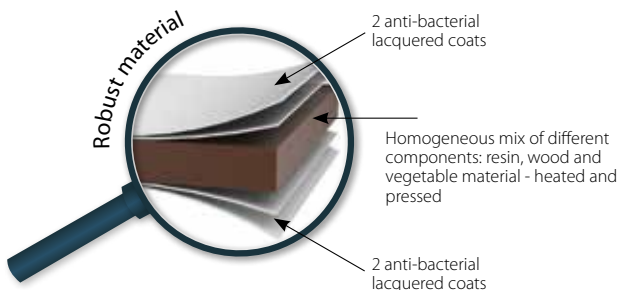

> Toilet seat soft close / Composite wood CAP FERRAT PREMIUM

COMPOSITE WOOD

DESCRIPTION

- > Fits all standard WC
- > Composite wood : robust material
- > Soft closing hinges
- > Quick release : easy to clean
- > Anti-bacterial
- > 2.8 kg
- > Hard wearing*
- > Stainless-steel hinges
- > Top fixing

TEXT FOR TENDERS

CAP FERRAT PREMIUM

Ref. : 95 9501 10

Lacquered composite wood toilet seat, hard-wearing, 5-year guarantee, anti-bacterial, white, 2.8 kg. Dimensions L 426 mm and l 380 mm, opening angle 98°. Fits all standard WC having fixing dimensions from 120 to 180 mm. Top fixing stainless steel hinges. Soft closing hinges and quick release.

- A - Fixing centers 120-180mm
- B - Width 380 mm
- C - WC length 440-460
- D - Ring inner dimensions:
  Maximum length 287 mm
  Maximum width 235 mm
- E - Opening angle 98°

	Ref.	Barcode	Packing	Packing			Pallet quantity
				Nb	M³	Kg	
CAP FERRAT PREMIUM	95 9501 10	3 24723008739 6	Box	5	0,06	17.5	155

*under normal conditions of use

For more information:
Web: siamp.co.uk