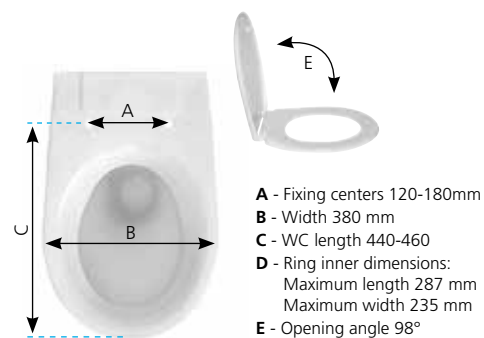

### DESCRIPTION

- > Fits all standard WC
- > Composite wood : robust material
- > Soft closing hinges
- > Quick release : easy to clean
- > Anti-bacterial
- > 2.8 kg
- > Hard wearing\*
- > Stainless-steel hinges
- > Top fixing

#### CAP FERRAT PREMIUM

Ref. : 95 9501 10

Lacquered composite wood toilet seat, hard-wearing, 5-year guarantee, anti-bacterial, white, 2.8 kg. Dimensions L 426 mm and l 380 mm, opening angle 98°. Fits all standard WC having fixing dimensions from 120 to 180 mm. Top fixing stainless steel hinges. Soft closing hinges and quick release.

- A - Fixing centers 120-180mm
- B - Width 380 mm
- C - WC length 440-460
- D - Ring inner dimensions:  
Maximum length 287 mm  
Maximum width 235 mm
- E - Opening angle 98°

	Ref.	Barcode	Packing	Packing			Pallet quantity
				Nb	M <sup>3</sup>	Kg	
CAP FERRAT PREMIUM	95 9501 10	3 24723008739 6	Box	5	0,06	17.5	155