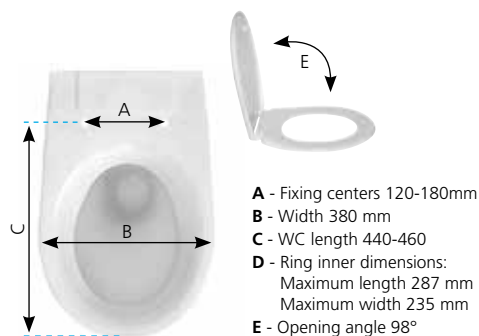

> Toilet seat / Composite wood CAP FERRAT CLASSIC

COMPOSITE WOOD

DESCRIPTION

- Fits all standard WC
- Composite wood : robust material
- Anti-bacterial
- 2.8 kg
- Hard wearing*
- Stainless-steel hinges
- Top fixing

TEXT FOR TENDERS

CAP FERRAT CLASSIC

Ref. : 95 9500 10

Lacquered composite wood toilet seat, hard-wearing, 5-year guarantee, anti-bacterial, white, 2.8 kg. Dimensions L 426 mm and l 380 mm, opening angle 98°. Fits all standard WC having fixing dimensions from 120 to 180 mm. Top fixing stainless steel hinges.