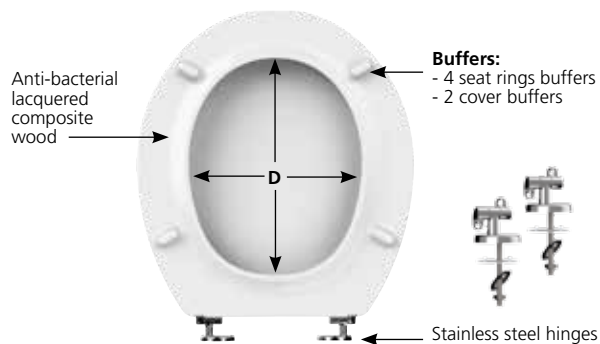

> Toilet seat / Composite wood CAP FERRAT CLASSIC

COMPOSITE WOOD

DESCRIPTION

- Fits all standard WC
- Composite wood : robust material
- Anti-bacterial
- 2.8 kg
- Hard wearing*
- Stainless-steel hinges
- Top fixing

TEXT FOR TENDERS

CAP FERRAT CLASSIC

Ref. : 95 9500 10

Lacquered composite wood toilet seat, hard-wearing, 5-year guarantee, anti-bacterial, white, 2.8 kg. Dimensions L 426 mm and l 380 mm, opening angle 98°. Fits all standard WC having fixing dimensions from 120 to 180 mm. Top fixing stainless steel hinges.